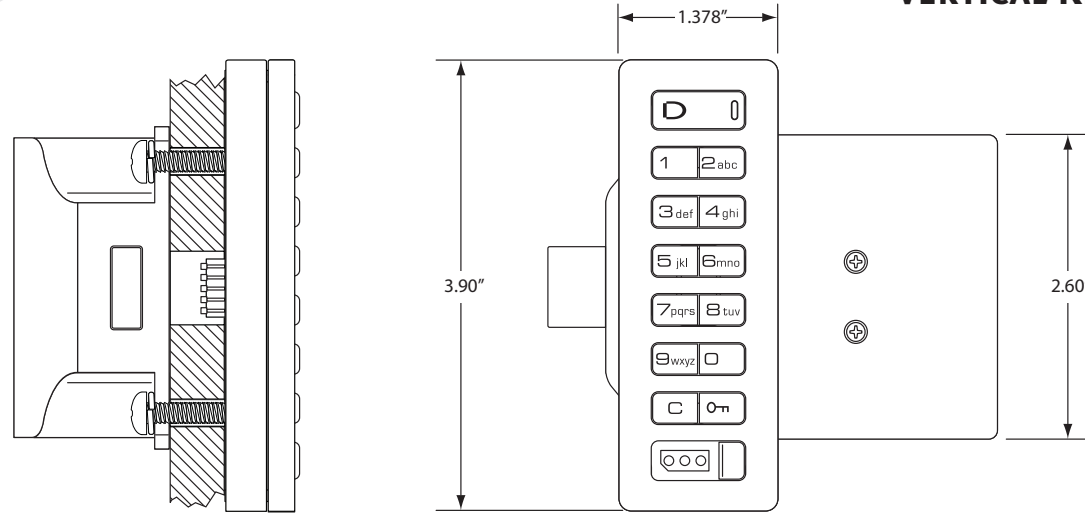

**DRAWING & DIMENSIONS
HIGH SECURITY
VERTICAL KEYPAD W/O PULL HANDLE**

(IMAGES ARE NOT TO SCALE)

DEADBOLT (AA BATTERIES)

DEADBOLT (AAA BATTERIES)

DEADLATCH (AA BATTERIES)