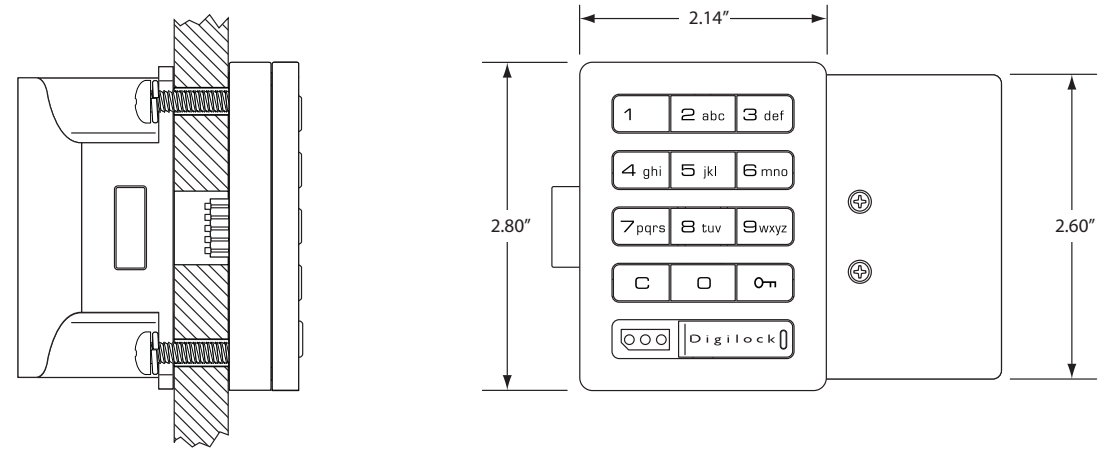

**DRAWING & DIMENSIONS
HIGH SECURITY
STANDARD KEYPAD W/O PULL HANDLE**

(IMAGES ARE NOT TO SCALE)

DEADBOLT (AA BATTERIES)

DEADBOLT (AAA BATTERIES)

DEADLATCH (AA BATTERIES)